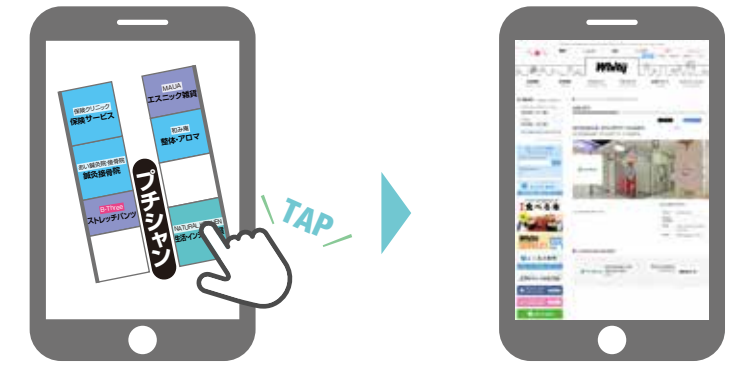

# FLOOR

Whity Umeda Floor Map

# GUIDE

Tap the name of the shop to see its detailed information on the Whity Umeda official website.

- Restroom
- Women's Restroom
- Men's Restroom
- Makeup Area
- Baby Chair
- Diaper Changing Station(table)
- Changing Board
- Baby Chair
- Changing Board
- Ostomate
- Multi-purpose Toilet
- Ostomy Friendly
- Baby Area